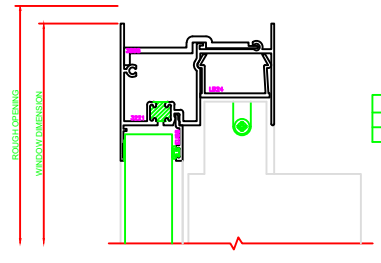

101 HEAD
SERIES: 3500