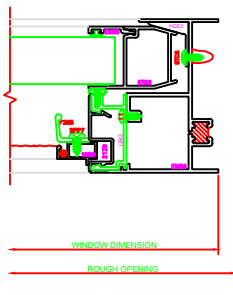

403 JAMB
SERIES: 3500