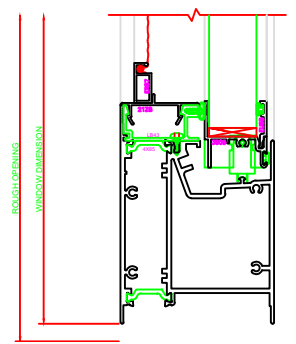

201 SILL
SERIES: 3500

200 SILL
SERIES: 3500