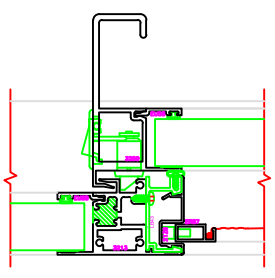

601 MEETING RAIL
SERIES: 3500