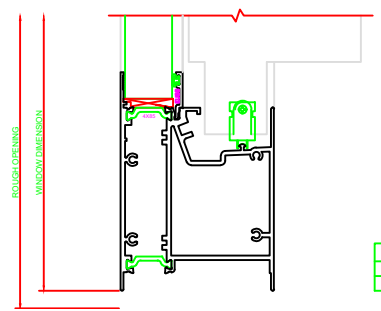

201 SILL
SERIES: 3500